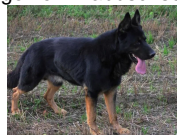

Rory Vom Lamp

Date of Birth: 03/24/2021
Registration 1: DN66507201
Registration 2: 0967628991
Owner: MK Haus DDR German Shepherds

Courtesy of MK Haus Farms

Large structured bicolor male with massive head. Produces standard to above standard size with medium to high drive offspring. Does not carry longcoat. Rory is a Stability/Mobility Service Dog. He has an incredible demeanor in public and unfaltering nerves. His stable temperament and large structure make him the ideal dog for this type of work

Rory Vom Lamp

Zenzi Gunnhild Von Lamp

Yugo vom Kabuschsee IPO1

Cuba vom Flossgraben IPO1

Blake Vom Eisenburg

Kaya vom Ludwigseck

Wotan vom Kabuschsee

Valtraud vom Kabuschsee