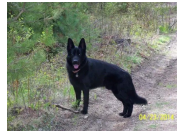

Rory Vom Lamp

Date of Birth: 03/24/2021
Registration 1: DN66507201
Registration 2: 0967628991
Owner: MK Haus DDR German Shepherds

Courtesy of MK Haus Farms

Large structured bicolor male with massive head. Produces standard to above standard size with medium to high drive offspring. Does not carry longcoat. Rory is a Stability/Mobility Service Dog. He has an incredible demeanor in public and unfaltering nerves. His stable temperament and large structure make him the ideal dog for this type of work

Rory Vom Lamp

Zenzi Gunnhild Von Lamp

Yugo vom Kabuschsee IPO1

Cuba vom Flossgraben IPO1

Blake Vom Eisenburg

Kaya vom Ludwigseck

Wotan vom Kabuschsee

Valtraud vom Kabuschsee