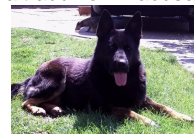

Rory Vom Lamp

Date of Birth: 03/24/2021
Registration 1: DN66507201
Registration 2: 0967628991
Owner: MK Haus DDR German Shepherds

Courtesy of MK Haus Farms

Large structured bicolor male with massive head. Produces standard to above standard size with medium to high drive offspring. Does not carry longcoat. Rory is a Stability/Mobility Service Dog. He has an incredible demeanor in public and unfaltering nerves. His stable temperament and large structure make him the ideal dog for this type of work

Rory Vom Lamp

Zenzi Gunnhild Von Lamp

Yugo vom Kabuschsee IPO1

Cuba vom Flossgraben IPO1

Blake Vom Eisenburg

Kaya vom Ludwigseck

Wotan vom Kabuschsee

Valtraud vom Kabuschsee